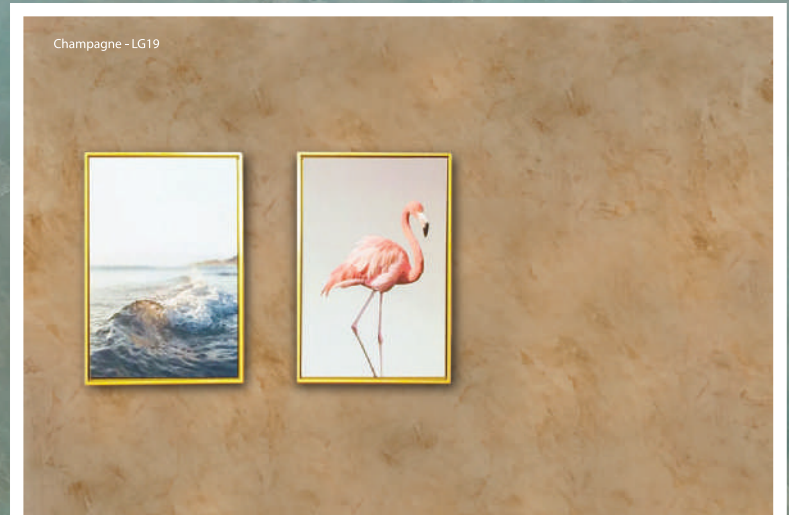

LUSTRO

The Vasari Lustro series glazes your walls with a layer of precious metallic lustre, which allows your space to sparkle and reflect with an unique, iridescent two-tone finish. Applied on top of any Veneziano base colour, Vasari Lustro brings class and shimmer to your walls. Available in three colours, Vasari Lustro comes in gold, silver or bronze.

Product Features:
Metallic | Glossy | Smooth Texture

Tiffany Blue - LS44