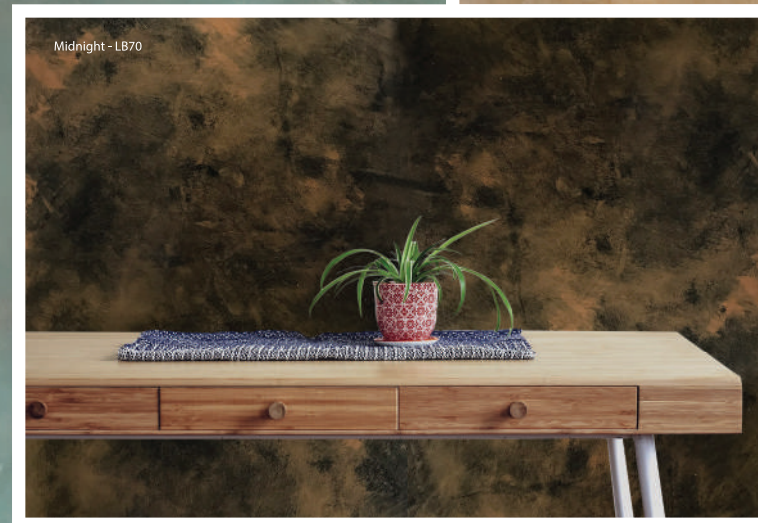

LUSTRO

The Vasari Lustro series glazes your walls with a layer of precious metallic lustre, which allows your space to sparkle and reflect with an unique, iridescent two-tone finish. Applied on top of any Veneziano base colour, Vasari Lustro brings class and shimmer to your walls. Available in three colours, Vasari Lustro comes in gold, silver or bronze.

Product Features:
Metallic | Glossy | Smooth Texture

Tiffany Blue - LS44