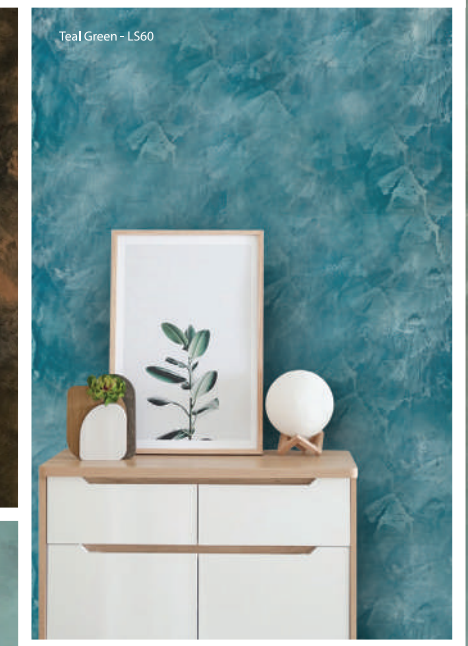

LUSTRO

The Vasari Lustro series glazes your walls with a layer of precious metallic lustre, which allows your space to sparkle and reflect with an unique, iridescent two-tone finish. Applied on top of any Veneziano base colour, Vasari Lustro brings class and shimmer to your walls. Available in three colours, Vasari Lustro comes in gold, silver or bronze.

Product Features:
Metallic | Glossy | Smooth Texture

Tiffany Blue - LS44