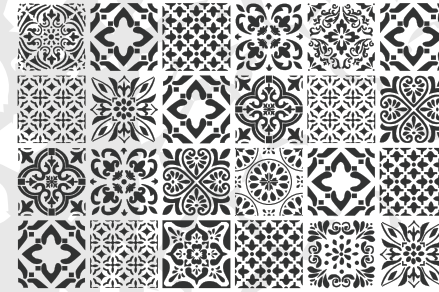

# MANDALA

FLEUR (MA01)

SUZANI (MA02)

MEDALLION (MA03)

LOTUS (MA04)

BOHEMIAN (MA05)

GOTHIC (MA06)

STENCIL SIZE : 60 x 60CM

# TAPESTRY

FUSION (TA01)

MOROCCAN (TA02)

MARRAKESH (TA03)

PEARLY (TA04)

WEAVE (TA05)

MATRIX (TA06)

STENCIL SIZE : 60 x 90CM

NOTE: Tapestry stencil is usually applied vertically on wall