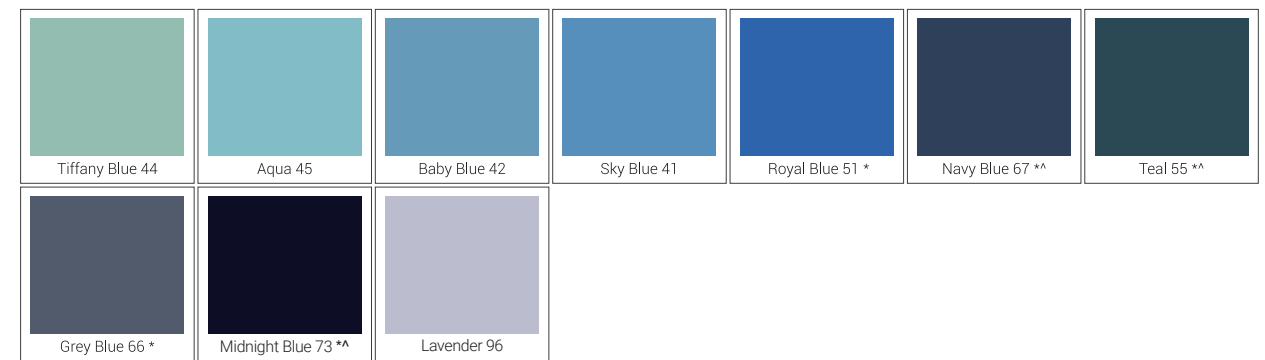

COLOR CHART

The below digital color swatches are an average representation of the actual tinted materials. As all materials are made from natural minerals, actual tinted materials can vary up to 10%, depending on the type of material, how the material is applied and the lighting of the surrounding.

It's best to view the actual sample board before deciding on a colour.

* - Premium Color

^ - Waxing Required

GREY COLOR SERIES

BLUE COLOR SERIES

GREEN COLOR SERIES

BROWN COLOR SERIES

RED COLOR SERIES