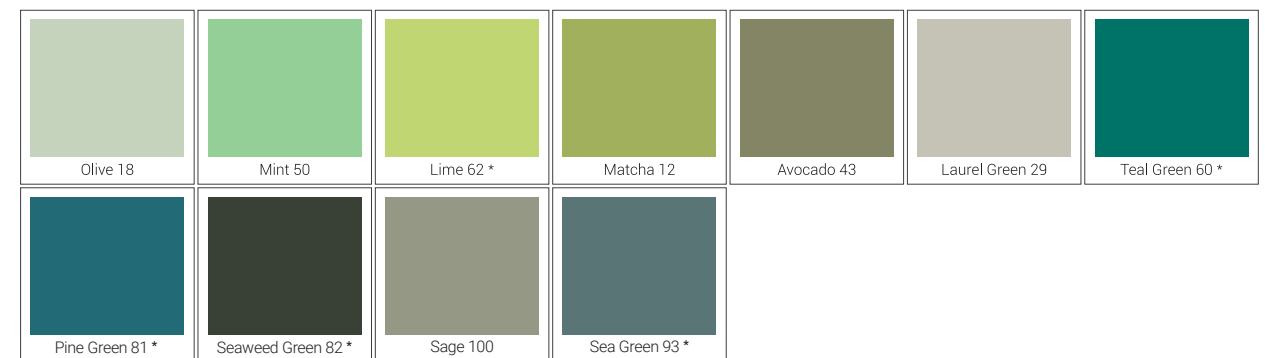

COLOR CHART

The below digital color swatches are an average representation of the actual tinted materials. As all materials are made from natural minerals, actual tinted materials can vary up to 10%, depending on the type of material, how the material is applied and the lighting of the surrounding.

It's best to view the actual sample board before deciding on a colour.

* - Premium Color

^ - Waxing Required

GREY COLOR SERIES

BLUE COLOR SERIES

GREEN COLOR SERIES

BROWN COLOR SERIES

RED COLOR SERIES